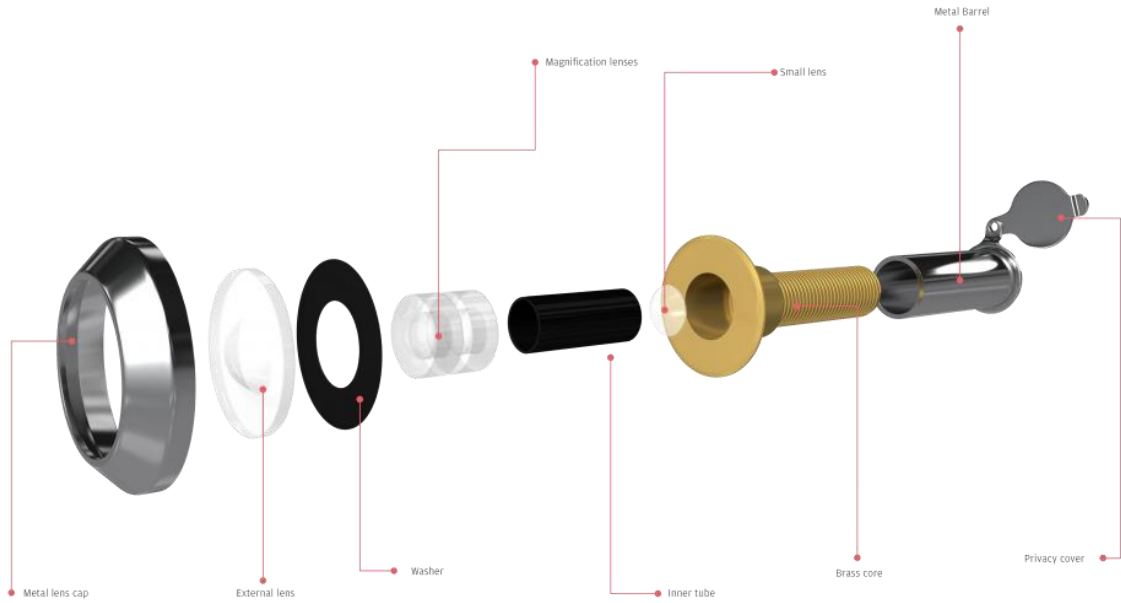

Plastic Secure to View™ Fire Resistant Viewers

Door Viewer

Up to a 5 year inland coating guarantee on polish brass finish.

Made with a solid brass body

Ensured to give crystal clear performance for years of safe, secure use

Awarded 'Secured by Design' approval by the Association of Police Officers

Comprises of 3 plastic lenses

The Range

With a variety of super wide angle door viewers homeowners will be able to select the viewer most suitable for their needs and overall home interior and exterior. Whatever their overall door hardware finish is there is a spyhole suitable to match it. Made with a solid brass body, and comprising of 3 plastic lenses, each spyhole ensures to give crystal clear performance for years of safe, secure use. As standard, super wide angle door viewers are salt spray tested for a minimum of 480 hours, and comes with a 5 year inland coating guarantee. Polished brass door viewers come with a PVD head, which helps prevent rust developing in coastal areas and also come with a FREE privacy cover!

Each spyhole has gone through rigorous testing, and have each been tested to DHF TS002:2009 which covers Corrosion Resistance, Security (Angle of Vision), Visual Clarity, Resistance to Misting Up, Ability to Clear After Misting, Length Adjustment Range and Marking. The door viewers have also been awarded 'Secured by Design' by the Association of Chief Police Officers.

AVAILABLE IN 3 FINISHES

Finishes	Product Code	Material Construction	Privacy Cover Included	PVD Head	Lens	Coating Guarantee
Polished Brass	CVLP	Brass	Yes	Yes	Plastic	5 Years Inland

SIZES:

Barrel Thickness	14mm
Extension	35-55mm
View Head Size	26mm