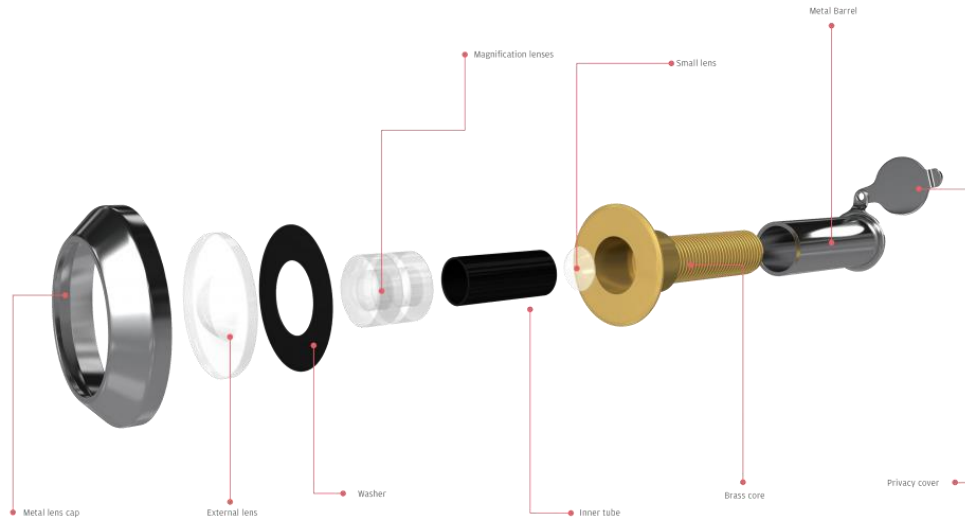

The Range

With a variety of wide angle door viewers homeowners will be able to select the viewer most suitable for their needs and overall home interior and exterior. Whatever their overall door hardware finish is there is a spyhole suitable to match it. Made with a solid brass body, and comprising of 3 plastic lenses, each spyhole ensures to give crystal clear performance for years of safe, secure use. As standard, wide angle door viewers are salt spray tested for a minimum of 480 hours, and comes with a 5 year inland coating guarantee. Polished brass and polished chrome door viewers come with a PVD head, which helps prevent rust developing in coastal areas.

Each spyhole has gone through rigorous testing, and have each been tested to DHF TS002:2009 which covers Corrosion Resistance, Security (Angle of Vision), Visual Clarity, Resistance to Misting Up, Ability to Clear After Misting, Length Adjustment Range and Marking. The door viewers have also been awarded 'Secured by Design' by the Association of Chief Police Officers.

Why get a Spy Hole?

Door viewers (spyholes) are a great security accessory for your customers, as no door should be opened without first checking who is on the other side. Door security is essential to ensuring a home is safe and once quality locks have been fitted it's key to have a door viewer. Many homeowners overlook the importance of really seeing who is on the other side of the door and essentially this can actually be the best way to prevent unwanted guests, break-ins, and scams. Providing your customers with this important information will help them learn to better protect their homes and keep intruders out.

SIZES:

Barrel Thickness	14mm
Extension	35-55mm
View Head Size	26mm