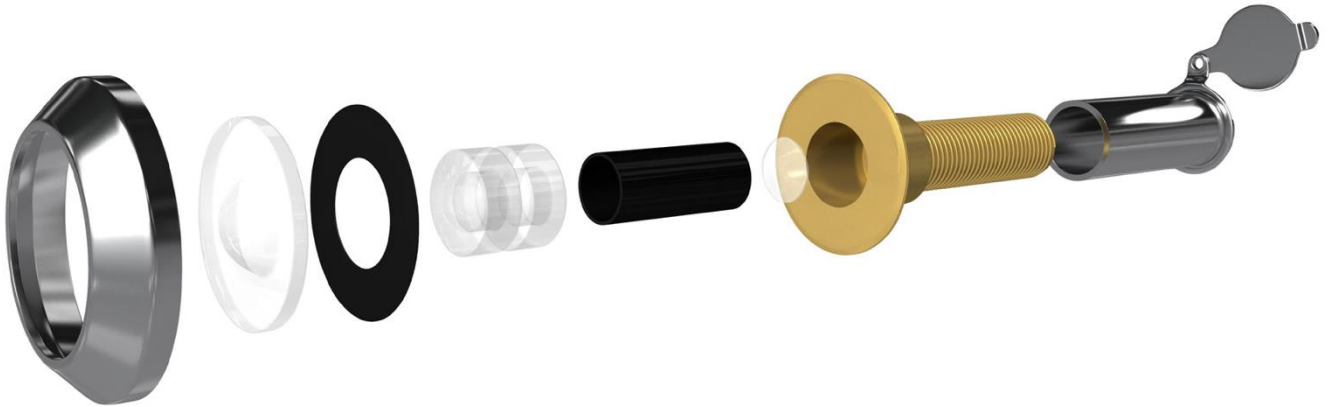

AVAILABLE IN 2 FINISHES

Finishes	Product Code	Material Construction	Privacy Cover Included	PVD Head	Lens	Coating Guarantee
Granite	CVPLGRN14-44-63	Brass	No	Yes	Plastic	5 Years Inland
Black	CVPLBL14-44-63	Brass	No	Yes	Plastic	5 Years Inland