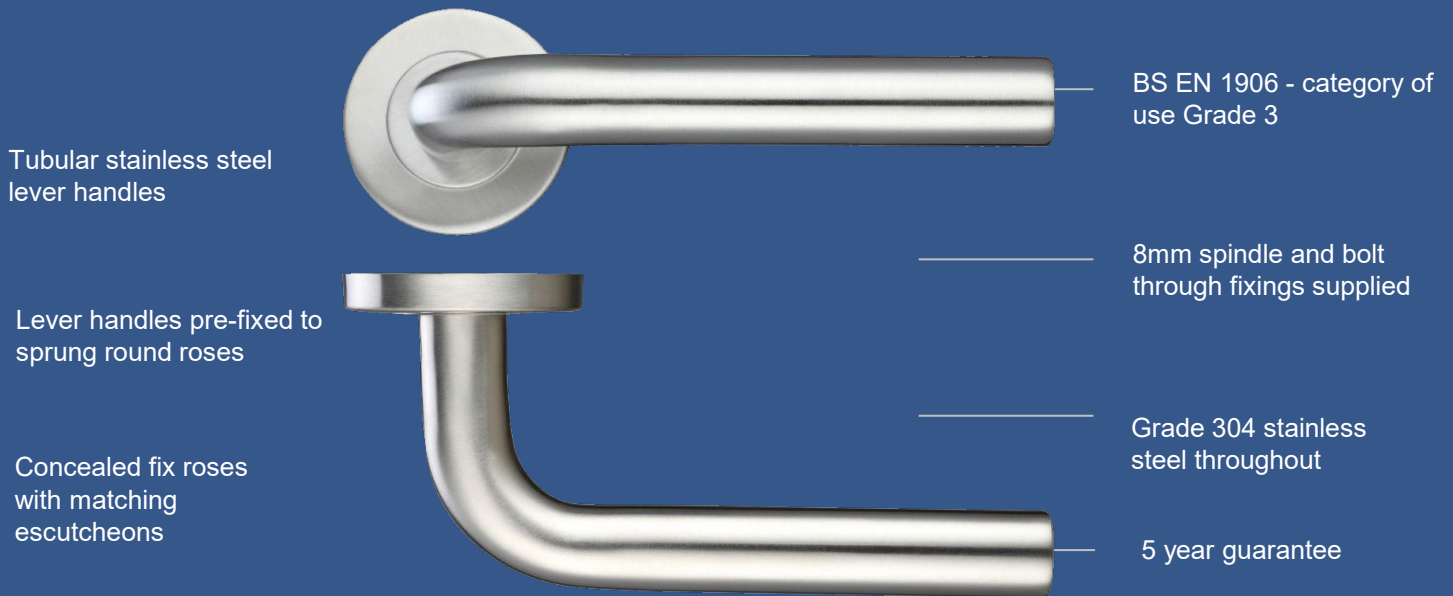

19MM RTD LEVER ON SPRUNG ROSE

Door Handle

What is The Commercial Range?

Intelligent Hardware Commercial Range is a selection of quality products developed by Intelligent Hardware to meet the growing need for performance at a competitive price. We are pleased to introduce a range of new levers in a variety of finishes to ensure you can find the right product to meet your needs.

Why Choose The 19mm RTD Lever on Sprung 10mm Rose?

The 19mm RTD Lever on Sprung 10mm Rose. Intelligent Hardware Commercial Range is a selection of quality products developed by Intelligent Hardware to meet the growing need for performance at a competitive price. We are pleased to introduce a range of new levers in various finishes to ensure you can find the right product to meet your needs.

Code	Size	Rose	Finish
IH-C-54.630.6.SSS	135 x 19mmØ – Straight	Round 53Ø x 7mm	SSS