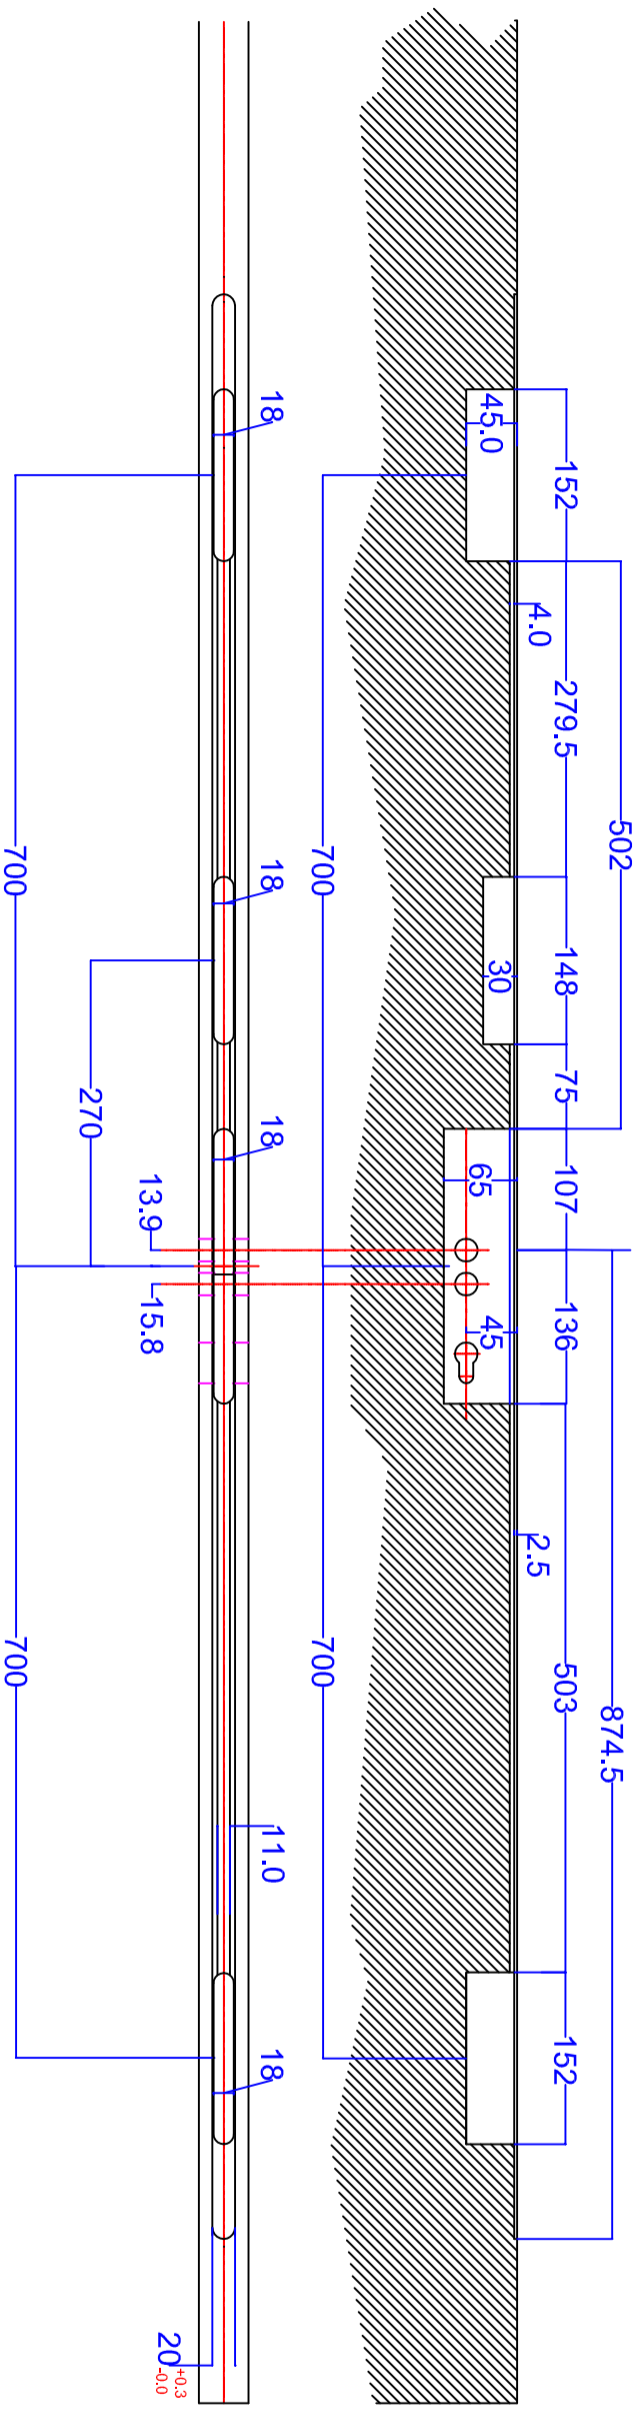

Auto-throw lock 45mm BACKSET 20mm X 1720 RADIUS END COVER STRIP BOLTS

THIS DRAWING BELONGS EXCLUSIVELY TO FULLEX LOCKS LTD. AND IS ISSUED SOLELY FOR THE PURPOSE OF MANUFACTURING PARTS TO BE SUPPLIED TO FULLEX LOCKS LTD.. NO PARTS, DRAWINGS, COPIES OR SAMPLES PRODUCED FROM THIS OR ANY OTHER FULLEX LOCKS LTD. DRAWING IS TO BE ISSUED TO A THIRD PARTY WITHOUT SPECIFIC WRITTEN PERMISSION FROM A DIRECTOR OF FULLEX LOCKS LTD.