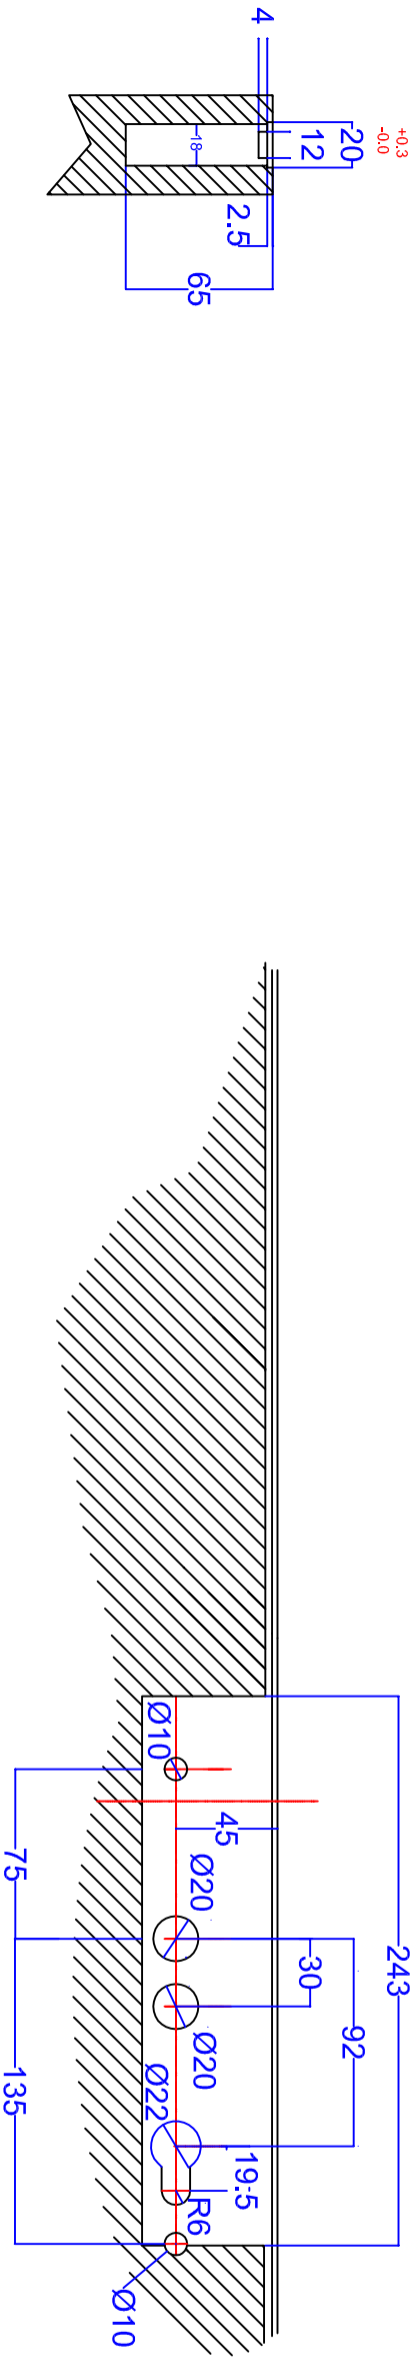

Auto-throw lock 45mm BACKSET 20mm X 1720 RADIUS END COVER STRIP BOLTS

THIS DRAWING BELONGS EXCLUSIVELY TO FULLEX LOCKS LTD. AND IS ISSUED SOLELY FOR THE PURPOSE OF MANUFACTURING PARTS TO BE SUPPLIED TO FULLEX LOCKS LTD.. NO PARTS, DRAWINGS, COPIES OR SAMPLES PRODUCED FROM THIS OR ANY OTHER FULLEX LOCKS LTD. DRAWING IS TO BE ISSUED TO A THIRD PARTY WITHOUT SPECIFIC WRITTEN PERMISSION FROM A DIRECTOR OF FULLEX LOCKS LTD.