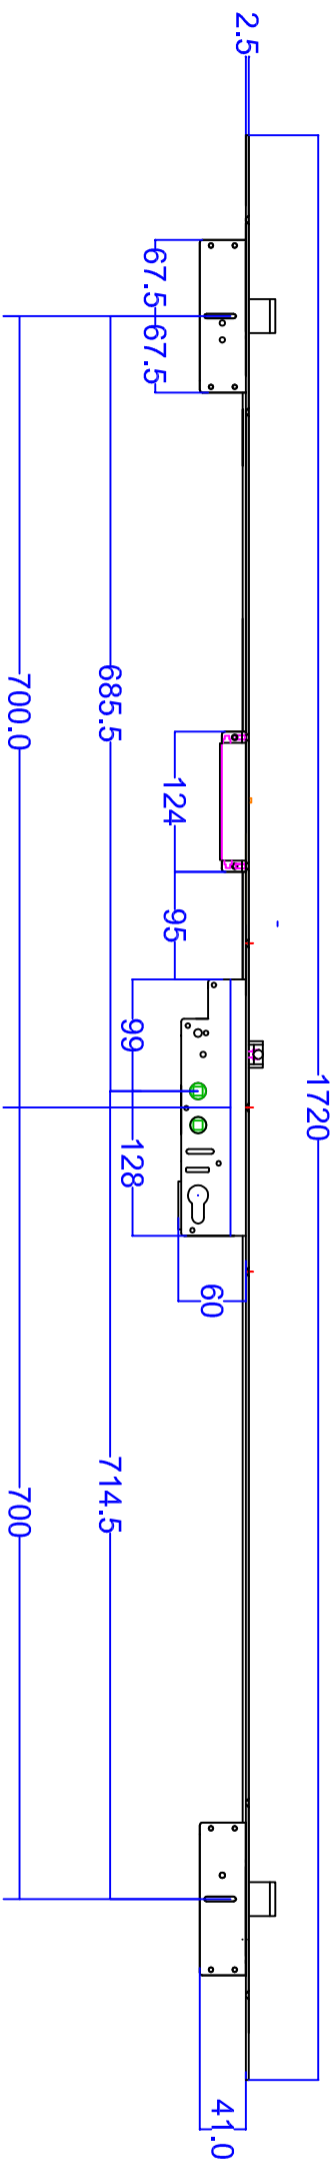

Auto-throw lock 45mm BACKSET 20mm X 1720 RADIUS END COVER STRIP BOLTS

THIS DRAWING BELONGS EXCLUSIVELY TO FULLEX LOCKS LTD. AND IS ISSUED SOLELY FOR THE PURPOSE OF MANUFACTURING PARTS TO BE SUPPLIED TO FULLEX LOCKS LTD.. NO PARTS, DRAWINGS, COPIES OR SAMPLES PRODUCED FROM THIS OR ANY OTHER FULLEX LOCKS LTD. DRAWING IS TO BE ISSUED TO A THIRD PARTY WITHOUT SPECIFIC WRITTEN PERMISSION FROM A DIRECTOR OF FULLEX LOCKS LTD.