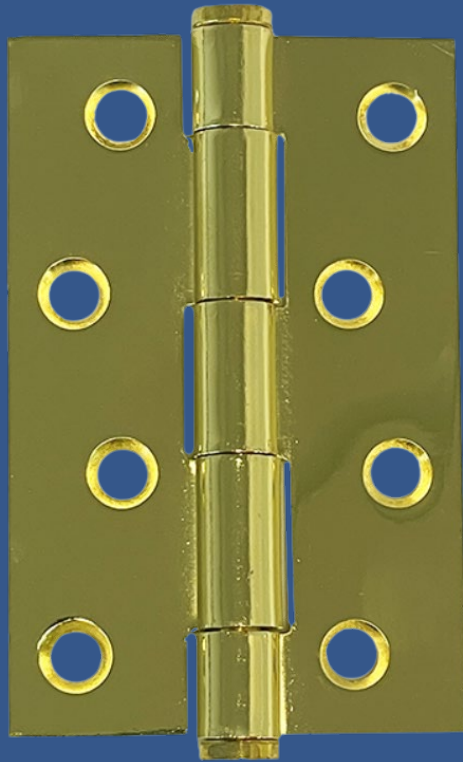

# Button Tipped Hinge

- Includes fixing screws for easy installation
- Made from high-quality steel for strength and durability
- LIFETIME coating guarantee
- CE Marked
- Sold in pairs

## Premium Performance Hinge

Button tipped hinges have superior durability and strength. Constructed from high-grade steel, these butt-type hinges provide exceptional support and reliability, ensuring long-term functionality for any door fitting project. The robust build quality makes them ideal for both residential and commercial applications, where stability and endurance are paramount. With a sleek, modern square-corner design, these hinges seamlessly blend into any décor, providing a polished and professional finish. Whether used in new installations or replacements, their high-quality craftsmanship ensures smooth and effortless door operation, enhancing both security and convenience.

These hinges are CE Marked and fully certified, ensuring they comply with stringent European safety standards for reliability and performance. Designed for ease of installation, each pair of hinges comes complete with fixing screws, making them a hassle-free solution for both professionals and DIY enthusiasts. Whether for home renovation projects or large-scale commercial installations, these premium-quality hinges provide the perfect combination of strength, safety, and style.

Dimensions: 65mm x 100mm:

Finish	Product Code
Polished Chrome	IH-HST.100X65.CP.BT
Satin Chrome	IH-HST.100X65.SCP.BT
Electro Brassed	IH-HST.100X65.EB.BT

Dimensions: 50mm x 75mm:

Finish	Product Code
Polished Chrome	IH-HST.75.CP.BT
Satin Chrome	IH-HST.75.SCP.BT
Electro Brassed	IH-HST.75.EB.BT