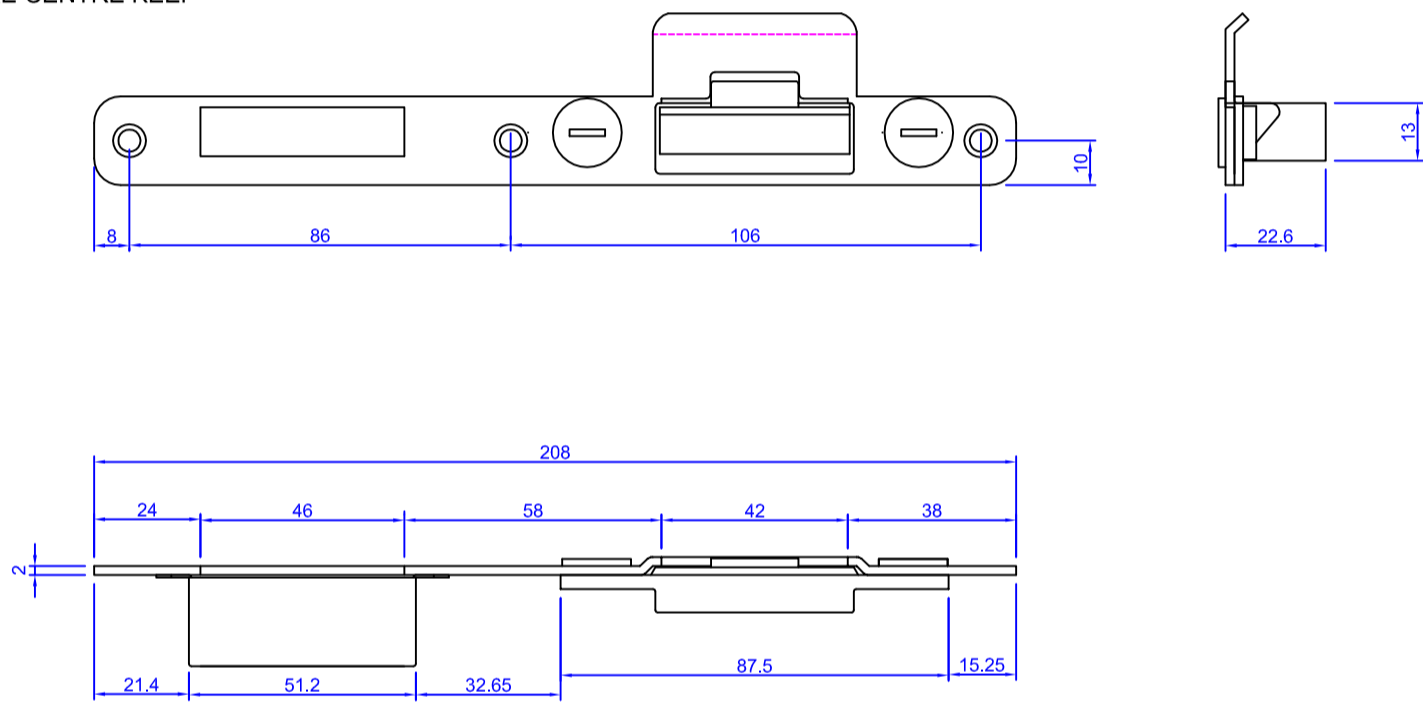

XCKS top and bottom keep

CRB0014-KE CENTRE KEEP

CRB0013-KE CENTRE KEEP