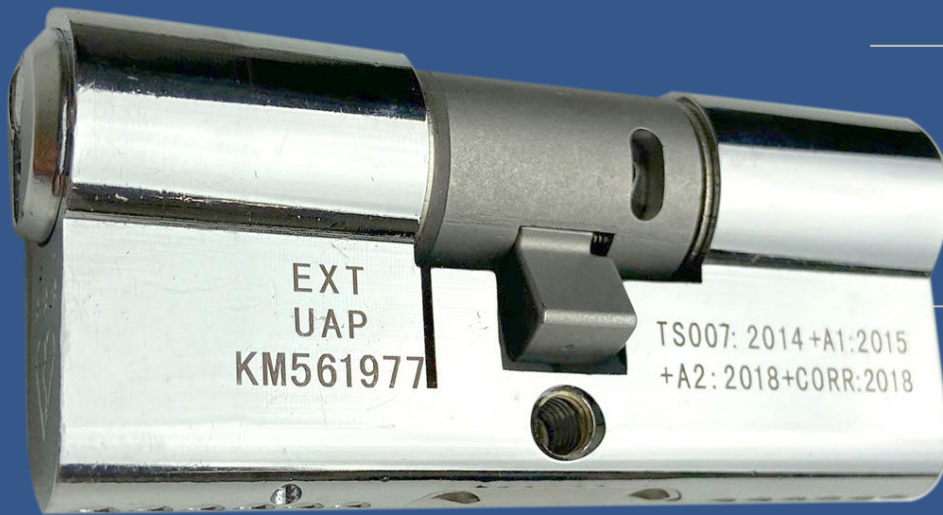

Kinetica+ K4 3* Kitemarked Euro Cylinder

Uniquely, it can be keyed-alike to 1* Milos 100 range

Full keyed alike and mastersuite services available

Has 6 pins

The cylinder have the ability to be inter-pinned between ranges if required

Over 200,000+ different key combinations!

What is a Kinetica+ K4 3* Kitemarked Euro Cylinder?

Next time you change a lock, make it a game changing one. With the multi-award winning, multi-patented safety features of the Fullex Kinetica+ K4.

Thanks to its advanced technology and unrivalled built-in performance at every turn, it takes security, safety, hygiene and easy-fit functionality to a whole new level. At the heart of the cylinder's advanced defence capability lies an ingenious cam system that delivers a new kind of security. 3 Bio keys have TM antibacterial and antiviral properties. Bio keys have been tested to ISO 22196:2011 and shown to reduce Staphylococcus aureus and Escherichia coli and to ISO 21702:2019 and shown to reduce SARS-CoV-2.

Size	Split (X-10-X)	Split (X/X)	Brass Code	Chrome	Satin Nickel Code
70mm	30-10-30	35/35	KIN30/30BAS-K4	KIN30/30CAS-K4	KIN30/30NAS-K4
75mm	30-10-35	35/40	–	–	KIN30EX/35NAS-K4
75mm	35-10-30	40/35	–	–	KIN35EX/30NAS-K4
80mm	30-10-40	35/45	–	–	KIN30EX/40NAS-K4
80mm	35-10-35	40/40	–	KIN35/35CAS-K4	KIN35/35NAS-K4
90mm	40-10-40	45/45	–	KIN40/40CAS-K4	–
95mm	30-10-55	35/60	–	KIN30EX/55CAS-K4	KIN30EX/55NAS-K4
95mm	50-10-35	55/40	–	–	KIN50EX/35NAS-K4
95mm	55-10-30	60/35	–	KIN55EX/30CAS-K4	KIN55EX/30NAS-K4
95mm	40-10-45	45/50	–	KIN40EX/45CAS-K4	–
95mm	45-10-40	50/45	–	KIN45EX/40CAS-K4	–
100mm	45-10-45	50/50	KIN45/45BAS-K4	KIN45/45CAS-K4	KIN45/45NAS-K4
100mm	40-10-50	45/55	KIN40EX/50BAS-K4	–	KIN40EX/50CAS-K4
105mm	30-10-65	35/70	–	KIN30EX/65CAS-K4	KIN30EX/65NAS-K4
105mm	65-10-30	70/35	–	KIN65EX/30CAS-K4	KIN65EX/30NAS-K4
110mm	30-10-70	35/75	–	–	KIN30EX/70NAS-K4
110mm	70-10-30	75/35	–	–	KIN70EX/30NAS-K4