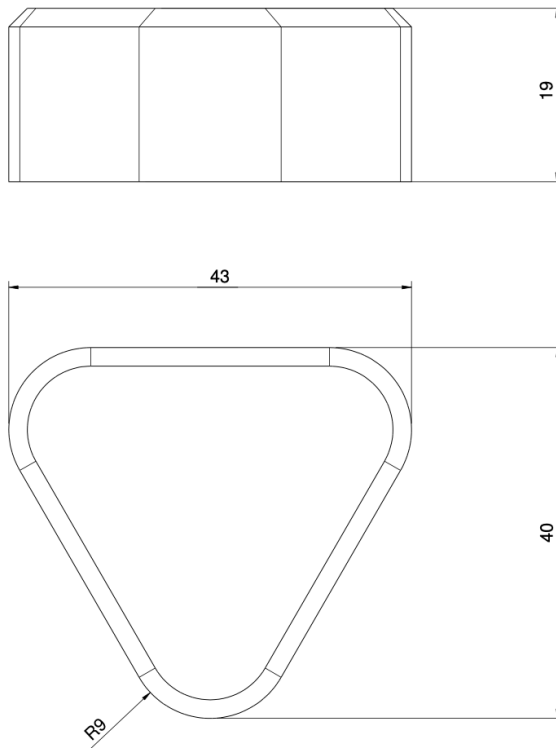

Code	Colour
UNIVERSAL-ACCESS-TT-GRIP	Cranberry Red