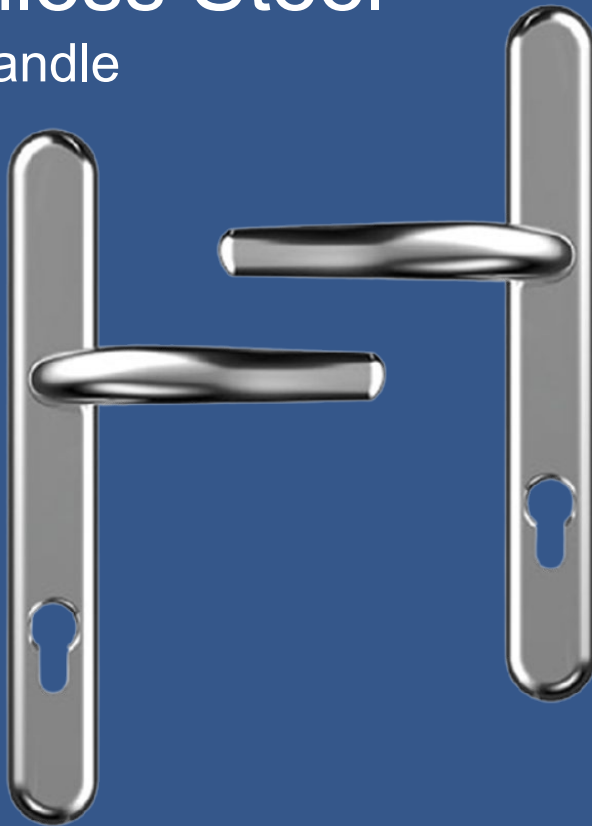

Stainless Steel

Door Handle

Part of the Nanocoast Range

Comes with a LIFETIME coating guarantee

Comfortable tube handle design

Includes a short backplate for a sleek, modern aesthetic

Made from high-quality stainless steel for enhanced durability

The ergonomic tube handle design has been carefully engineered for a comfortable and secure grip, making it a pleasure to use daily. Whether installed on interior or exterior doors, its sleek 243mm backplate contributes to a modern and stylish aesthetic that complements various architectural styles. The compact design makes it a versatile choice, seamlessly fitting into contemporary spaces while still providing robust functionality.