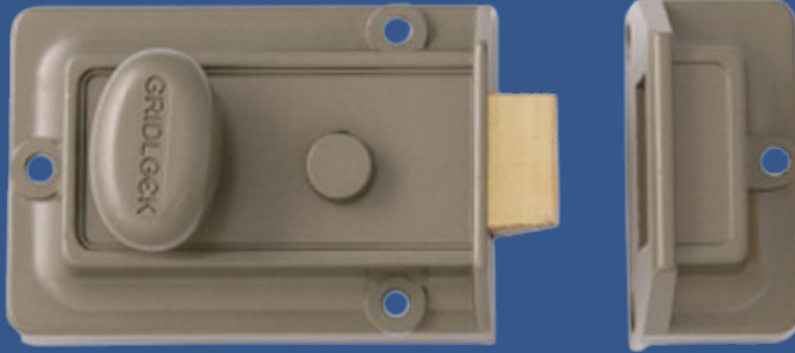

Traditional Rim Nightlatch

60mm Backset

Supplied with complete rim cylinder for easy installation

Contains an internal snib for added functionality

Snib allows for holding the hatch back or deadlocking it for enhanced security

Tradition Rim Nightlatch

The traditional rim nightlatch offers reliable security with a classic design, making it an ideal choice for residential and commercial doors. Featuring an internal snib, this nightlatch provides added functionality, allowing users to either hold the latch back for convenience or deadlock it for enhanced security. Designed with a 60mm backset, it is compatible with standard door fittings, ensuring easy integration into most setups. For a hassle-free installation process, the nightlatch comes complete with a rim cylinder, making it a practical and secure solution for safeguarding your property.

Product Code:

Finish	Code
Satin Chrome/Green	IH-NLA.TRAD.60.GR/SCP

Versatile Security Features-

The internal snib, allows for extra protection

Standard Fit Compatibility-

The 60mm backset, ensures it suits most standard door fittings with ease