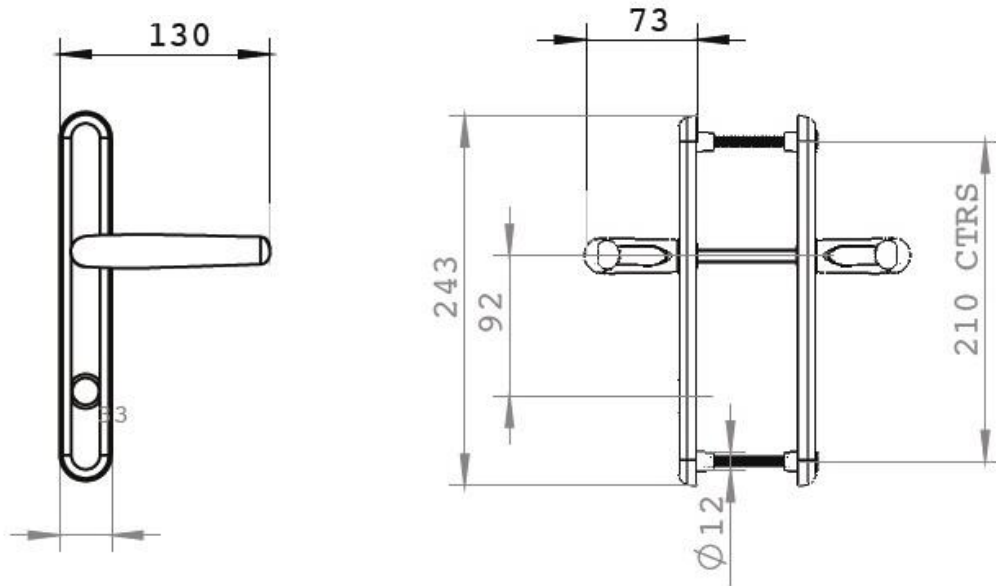

# UAP Pad Door Handle

243 mm backplate

High quality  
designed handle

Tube handle gives  
a very comfortable  
grip when operating

## About the Handle

Designed for comfort and ease of operation, the UAP Pad front door handle has a 243mm long backplate, offering a high-quality designed front door handle. Each front door handle has a pad shaped external handle. Handles are non-handed and can be used as either a left or right hand, allowing it to fit a range of profiles. The Pad front door handle is available in two finishes White and Black. The handles are made from Aluminium and comes with a 5-year colour fast guarantee.

## Available in 2 finishes

Finish	243mm Backplate	Material Construction	Coating Guarantee
PVD Gold	DH243-PADPVDG-SIGNATURE	Aluminium	5 year colour fast
Chrome	DH243-PADCH-SIGNATURE	Aluminium	5 year colour fast
White	DH243-LPW	Aluminium	5 year colour fast

### Sizes:

Distance Between Screw Holes	211mm
Door Handle Length	243mm
Door Handle Height	33mm