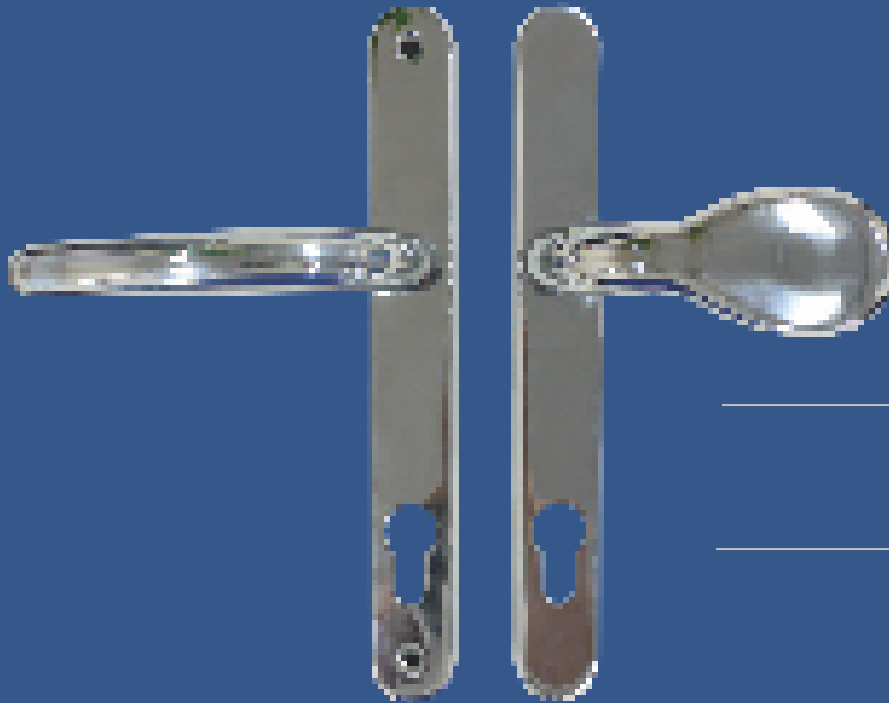

# UAP Pad Door Handle

243 mm backplate

High quality  
designed handle

Tube handle gives  
a very comfortable  
grip when operating

## About the Handle

Designed for comfort and ease of operation, the UAP Pad front door handle has a 243mm long backplate, offering a high-quality designed front door handle. Each front door handle has a pad shaped external handle. Handles are non-handed and can be used as either a left or right hand, allowing it to fit a range of profiles. The Pad front door handle is available in two finishes White and Black. The handles are made from Aluminium and comes with a 5-year colour fast guarantee.

Has a 243mm long  
backplate

Each handle comes with  
a 5-year coating  
guarantee!

Handles are made from  
Aluminium

### Sizes:

Distance Between Screw Holes	211mm
Door Handle Length	243mm
Door Handle Height	33mm