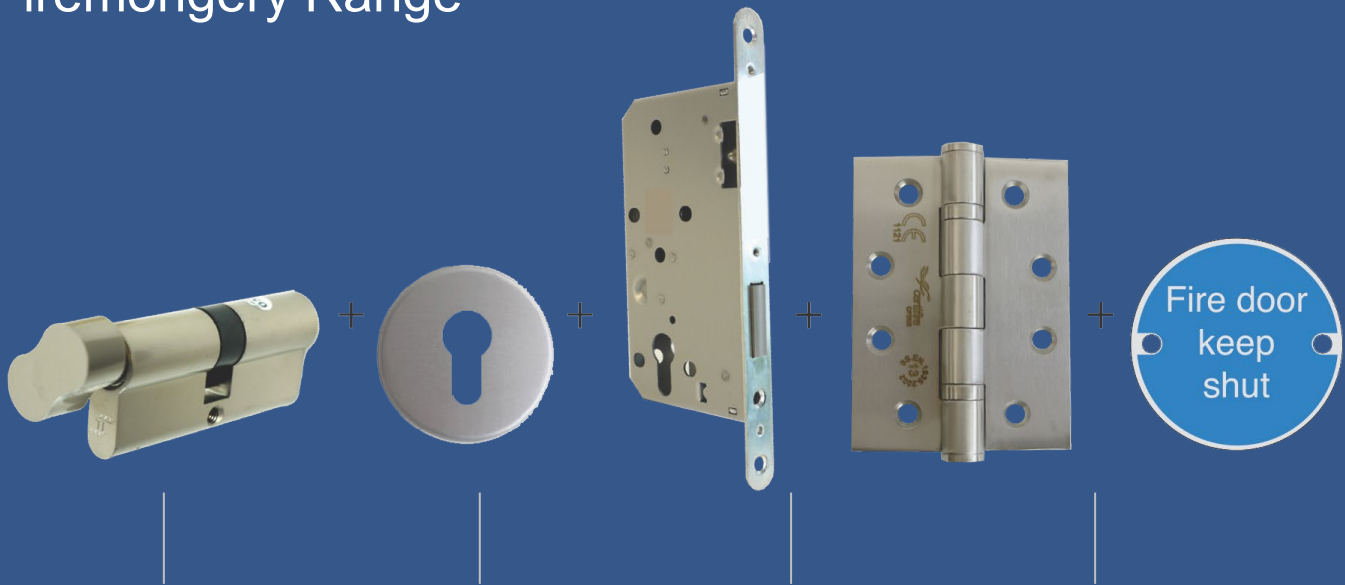

DeadlockPack

Firemongery Range

Fire rated,
complete with
fixings

Complete set for
sash lock
installation

CE Marked Lock
and hinges

Lever operated
with euro cylinder

Lever operated - non lockable latch

Pack includes:

- Hinges
- Euro cylinder with turn
- Escutcheon
- Deadlock Case
- Fire Sign

Product	Description	Finish	Code	QTY.
Hinges	100X76mm Ball Bearing	SSS	IH-HINGE-SS201-FIRE-SQUARE-SSS	3
Europrofile Deadlock	UK/Din Standard Lockcase	SSS	LL-12.861.SSS	1
Cylinder	70mm Cylinder & Turn	SSS	TL35T/35N	1
Escutcheon	Euro Profile Escutcheon	SSS	IH-C-51.608.3.SSS	2
Fire Sign	Fire Door Keep Shut	SSS	IH-FIRE.DOOR.KEEP.SHUT.SIGN.SS	2