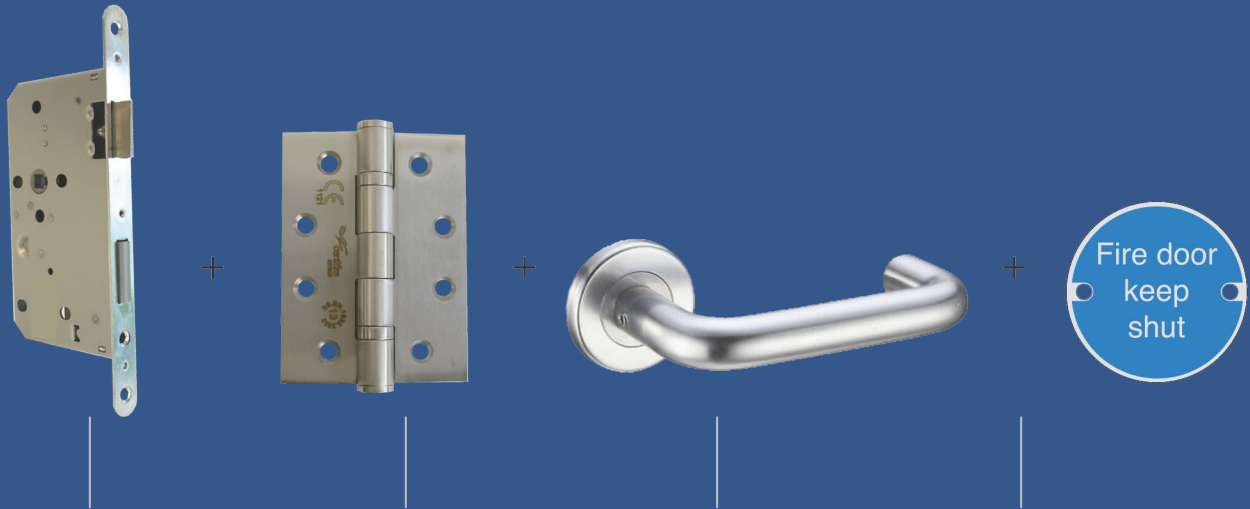

Latch Lock Pack

Firemongery Range

Fire rated,
complete with
fixings

Complete set for
sash lock
installation

CE Marked Lock
and hinges

Lever operated
with euro cylinder

Lever operated - non lockable latch

Pack includes:

- Hinges
- Lever Handle
- Latch Case
- Fire Sign

Product	Description	Finish	Code	QTY.
Hinges	100X76mm Ball Bearing	SSS	IH-HINGE-SS201-FIRE-SQUARE-SSS	3
Lever Handle	19mm RTD Lever on Rose	SSS	IH-C-54.608.19.SSS	1
Europrofile Sashlock	Din Standard Lockcase	SSS	LL-13.862.SSS	1
Fire Sign	Fire Door Keep Shut	SSS	IH-FIRE.DOOR.KEEP.SHUT.SIGN.SS	2